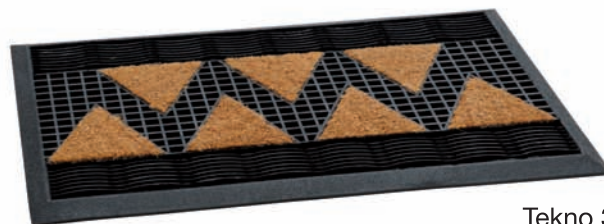

EN Coir mat

This coir mat is merged into rubber base. Resistant to stains and discoloration, easy to clean, remains in the original colors for a long time.

Magnum 1

Magnum 2 Red

Magnum 1 Red

Tekno 2

Magnum 2 Natural